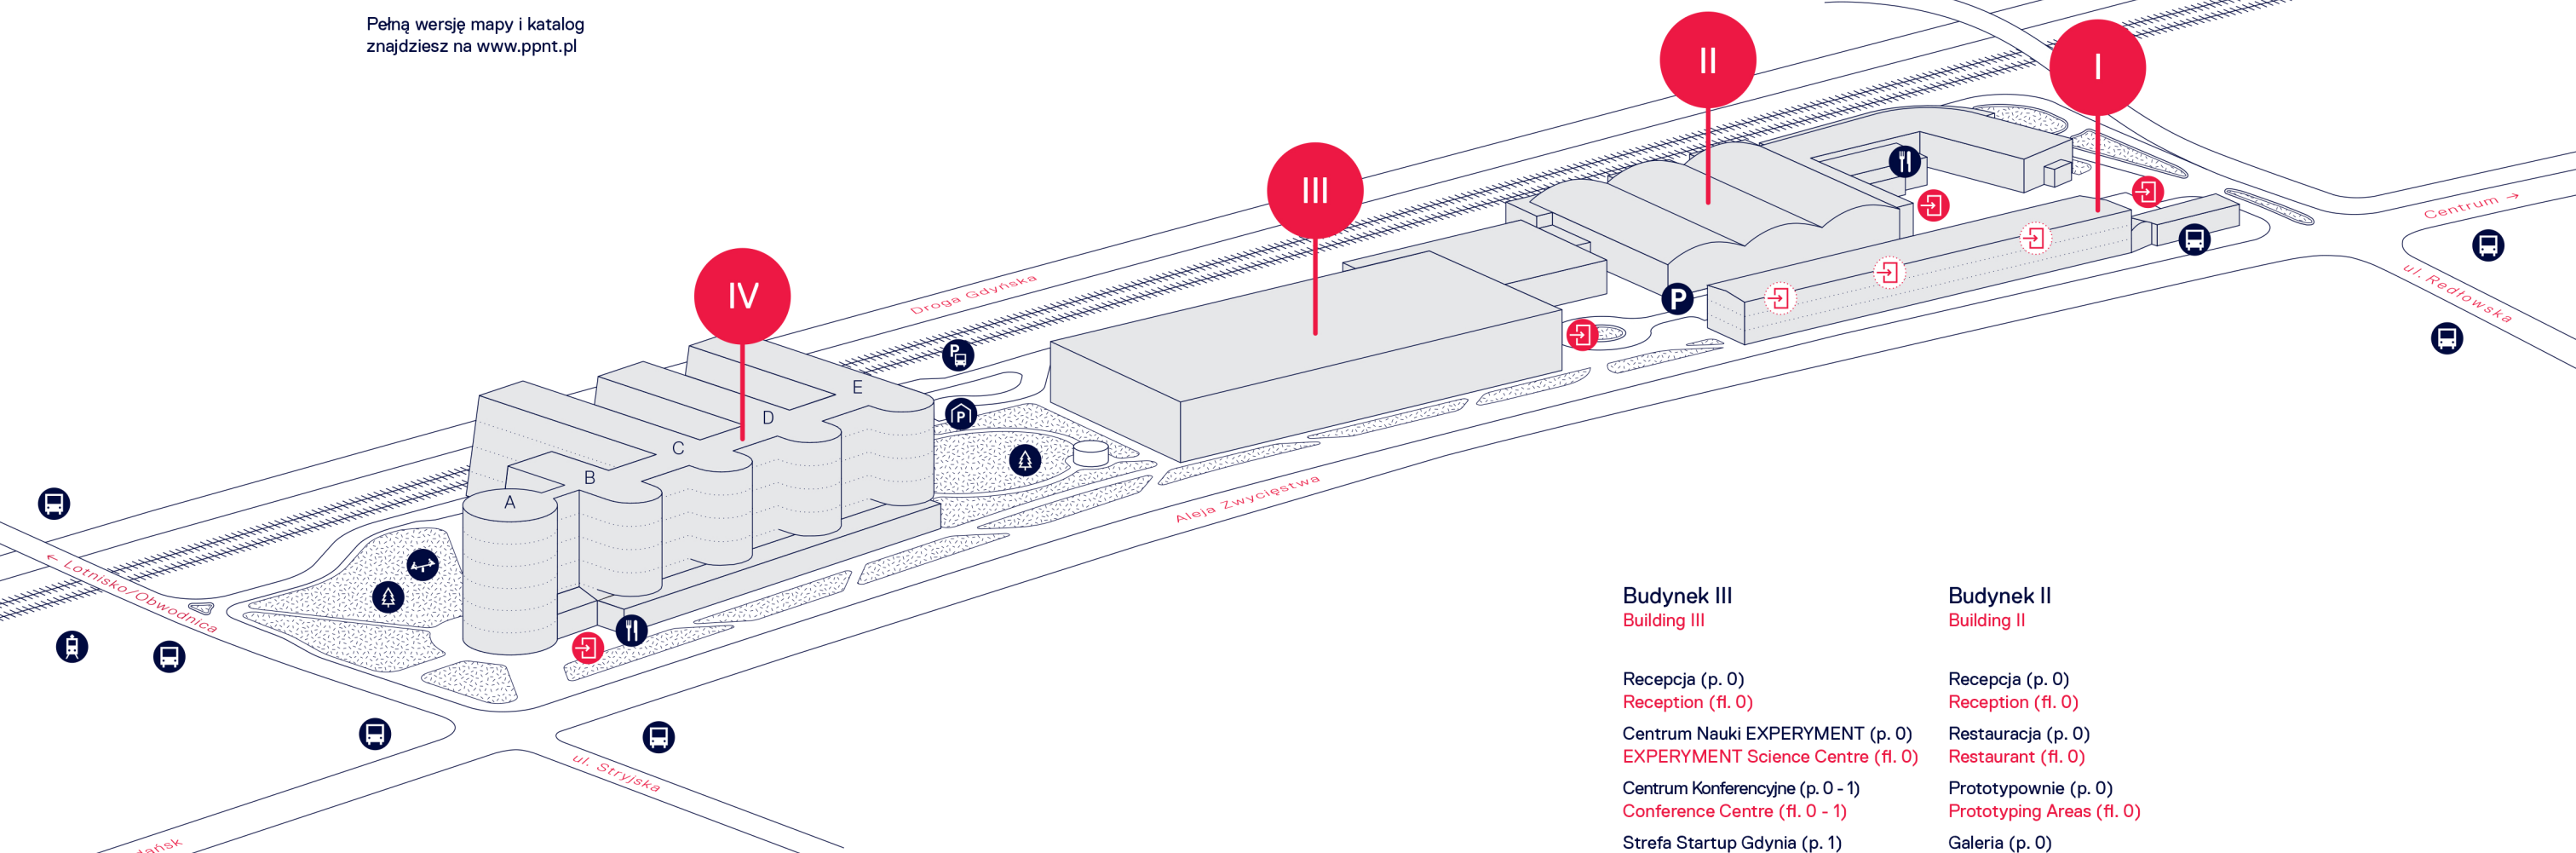

## Legenda

Legend

- |  |  |
|--|--|
|  Przystanek autobusowy<br>Bus stop  |  Parking<br>Parking                       |
|  Przystanek SKM<br>SKM - Fast Train |  Parking podziemny<br>Underground parking |
|  Strefa zieleni<br>Green areas      |  Parking dla autobusów<br>Coach parking   |
|  Plac zabaw<br>Playground           |  Wejście do budynku<br>Entrance           |
|  Restauracja<br>Restaurant          |  |

## Budynek III Building III

- Recepcja (p. 0)  
Reception (fl. 0)
- Centrum Nauki EXPERYMENT (p. 0)  
EXPERYMENT Science Centre (fl. 0)
- Centrum Konferencyjne (p. 0 - 1)  
Conference Centre (fl. 0 - 1)
- Strefa Startup Gdynia (p. 1)  
Gdynia Startup Zone (fl. 1)
- Regionalny Ośrodek Informacji Patentowej (p. 1)  
Regional Patent Information Centre (fl. 1)
- Galeria (p. 1)  
Gallery (fl. 1)
- Centrum Designu Gdynia (p. 1)  
Gdynia Design Centre (fl. 1)
- Sklep (p. 0)  
Science Store (fl. 0)

## Budynek II Building II

- Recepcja (p. 0)  
Reception (fl. 0)
- Restauracja (p. 0)  
Restaurant (fl. 0)
- Prototypownie (p. 0)  
Prototyping Areas (fl. 0)
- Galeria (p. 0)  
Gallery (fl. 0)
- Centrum Konferencyjne (p. 0)  
Conference Centre (fl. 0)
- Laboratoria Biotechnologiczne (p. 0)  
Biotechnological Laboratory (fl. 0)
- Biura (p. 0 - 1)  
Offices (fl. 0 - 1)